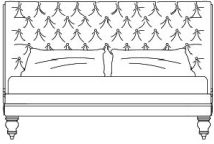

Allister

BEDS

A refined bed with an original headboard characterized by a charming Queen Anne capitonné finishing with leather upholstery. Sinuous and elegant lines emphasized by the swivel front feet and by the new set of linen and cushions.

Structure in beech wood and foam. Upholstery in leather cat. B | L.07.01. Frame in black lacquered finishing with polished brass casters.

BEDS

Structure in beech wood and foam. Upholstery in leather from the GF Home collection. Frame in black lacquered finishing with polished brass casters.

ALS.312.A

Bed

Standard features

L 190 D 239 H 125 cm
L 74.8 D 94.09 H 49.21 in

ALS.312.B

Bed

Standard features

L 210 D 239 H 125 cm
L 82.68 D 94.09 H 49.21 in