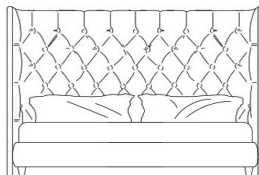

Bond_2

BEDS

Maintaining the same characteristics of refinement and elegance of the Bond bed, the Bond_2 version has a lower headboard. Thanks to the refinement that characterizes it, the Bond_2 bed fits perfectly in rooms with classic, modern or contemporary charm.

Structure in multi-layer poplar, beech wood and foam. Upholstery in fabric cat. A | L.14.13. Legs in black lacquered finishing. Ornamental metal nailheads.

BEDS

Structure in multi-layer poplar, beech wood and foam.
Upholstery in fabric from the GF Home collection. Legs in black lacquered finishing.

BO2.312.A

Bed

Standard features

L 227 D 212 H 153 cm
L 89.37 D 83.46 H 60.24 in

BO2.312.B

Bed

Standard features

L 238 D 212 H 153 cm
L 93.7 D 83.46 H 60.24 in