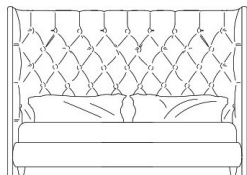

Bond_2

BEDS

Maintaining the same characteristics of refinement and elegance of the Bond bed, the Bond_2 version has a lower headboard. Thanks to the refinement that characterizes it, the Bond_2 bed fits perfectly in rooms with classic, modern or contemporary charm.

Structure in multi-layer poplar, beech wood and foam. Upholstery in fabric cat. A | L.14.13. Legs in black lacquered finishing. Ornamental metal nailheads.

BEDS

Structure in multi-layer poplar, beech wood and foam.
Upholstery in fabric from the GF Home collection. Legs in black lacquered finishing.

BO2.312.A

Bed

Standard features

L 227 D 212 H 153 cm
L 89.37 D 83.46 H 60.24 in

BO2.312.B

Bed

Standard features

L 238 D 212 H 153 cm
L 93.7 D 83.46 H 60.24 in