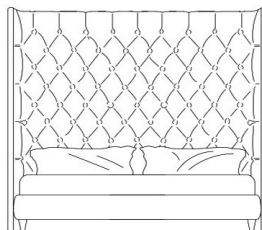

Bond

BEDS

Important and precious, the Bond bed is characterized by the refinement of details. An important and impressive headboard with refined capitonné finishings, studs running along the outer perimeter, Louis XV style feet. All completed by linen and cushions of the Gianfranco Ferré Home Accessories line.

Structure in multi-layer poplar, beech wood and foam. Upholstery in leather cat. A | L.14.13. Legs in black lacquered finishing. Ornamental metal nailheads.

BEDS

Structure in multi-layer poplar, beech wood and foam.
Upholstery in fabric or leather from the GF Home collection.
Legs in black lacquered finishing. Ornamental metal
nailheads. Mattress not included.

BON.312.A

Bed

Standard features

L 227 D 212 H 203 cm
L 89.37 D 83.46 H 79.92 in

BON.312.B

Bed

Standard features

L 238 D 212 H 203 cm
L 93.7 D 83.46 H 79.92 in