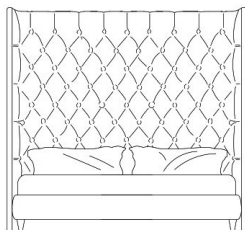

Bond

BEDS

Important and precious, the Bond bed is characterized by the refinement of details. An important and impressive headboard with refined capitonné finishings, studs running along the outer perimeter, Louis XV style feet. All completed by linen and cushions of the Gianfranco Ferré Home Accessories line.

Structure in multi-layer poplar, beech wood and foam. Upholstery in leather cat. A | L.14.13. Legs in black lacquered finishing. Ornamental metal nailheads.

BEDS

Structure in multi-layer poplar, beech wood and foam.
Upholstery in fabric or leather from the GF Home collection.
Legs in black lacquered finishing. Ornamental metal
nailheads. Mattress not included.

BON.312.A

Bed

Standard features

L 227 D 212 H 203 cm
L 89.37 D 83.46 H 79.92 in

BON.312.B

Bed

Standard features

L 238 D 212 H 203 cm
L 93.7 D 83.46 H 79.92 in