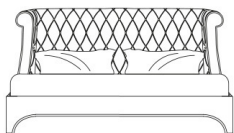

BEDS

Structure in beech wood and foam. Upholstery in fabric or leather from the GF Home collection. Frame in mahogany finishing. Mattress not included.

BRD.312.A

Bed

Standard features

L 237 D 206 H 104 cm
L 93.31 D 81.1 H 40.94 in