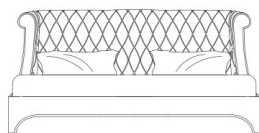

## BEDS

Structure in beech wood and foam. Upholstery in fabric or leather from the GF Home collection. Frame in mahogany finishing. Mattress not included.

#### Standard features

L 237 D 206 H 104 cm  
L 93.31 D 81.1 H 40.94 in

#### Standard features

L 257 D 206 H 104 cm  
L 101.18 D 81.1 H 40.94 in

BEDS