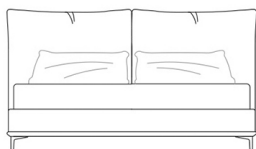

BEDS

Structure in beech wood and foam. Upholstery in leather from GF Home collection. Metal feet with black chromed finishing. Decorative cushion not included.

CLP.312.A

Bed

Standard features

L 205 D 240 H 110 cm
L 80.71 D 94.49 H 43.31 in