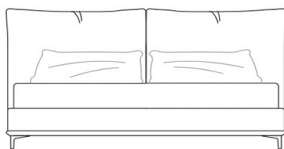

## BEDS

Structure in beech wood and foam. Upholstery in leather from GF Home collection. Metal feet with black chromed finishing. Decorative cushion not included.

### CLP.312.A

Bed

#### Standard features

L 205 D 240 H 110 cm  
L 80.71 D 94.49 H 43.31 in

#### Standard features

L 225 D 240 H 110 cm  
L 88.58 D 94.49 H 43.31 in

BEDS