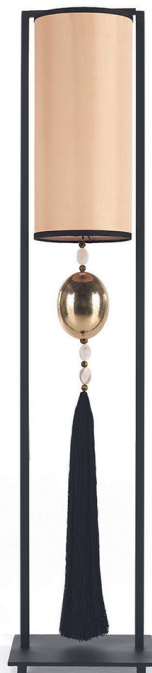

Brenda_2

TABLE LAMPS

Table lamp with structure in mat black iron. Shade in apricot color satin. Golden ostrich egg with silk tassel.

TABLE LAMPS

Structure in mat black iron. Shade in apricot color satin.
Golden ostrich egg with silk tassel.

BR2.632.A

Table lamp

Standard features

L 20 D 20 H 95 cm

L 7.87 D 7.87 H 37.4 in

TABLE LAMPS

STRUCTURE

Black