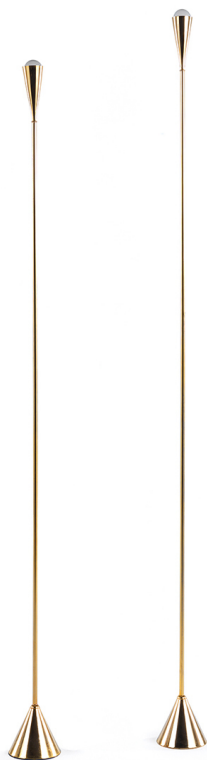

Illicio

FLOOR LAMPS

Floor lamp with structure in brass and iron. Glossy brass finishing.

FLOOR LAMPS

Structure in brass and iron. Glossy brass finishing.

LLC.622.A

Floor lamp

Standard features

L 13 D 13 H 173 cm

L 5.12 D 5.12 H 68.11 in

LLC.622.B

Floor lamp

Standard features

L 13 D 13 H 196 cm

L 5.12 D 5.12 H 77.17 in