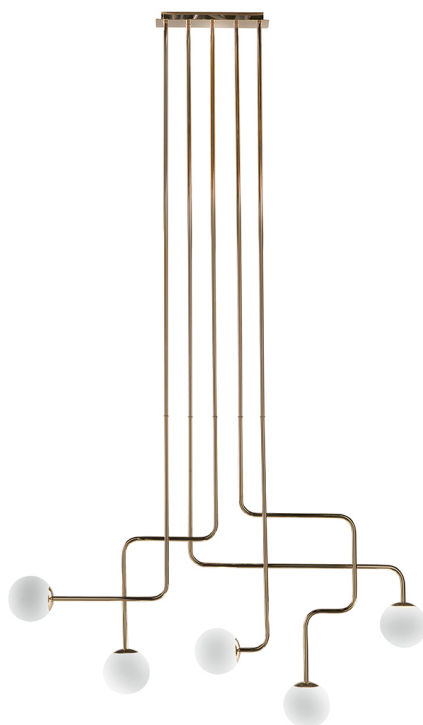

Malasaña

CHANDELIERS

5-light chandelier with structure in glossy metal. White satin shade. Led lights.

CHANDELIERS

Structure in glossy metal. White satin shade. Metal extensions upon request. Led light.

MAL.615.A

5-light chandelier

Standard features

L 140 D 18 H 110 cm

L 55.12 D 7.09 H 43.31 in