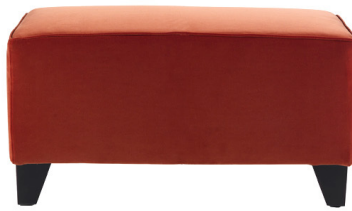

## BENCHES, FOOT-REST, POUF

Soft and comfortable, the Cardiff pouf features a simple and linear design that hides a precise and refined craftsmanship. Upholstered in fabric of the Gianfranco Ferré Home collection, it is the ideal complement to combine with the armchair of the same line.

Structure in beech wood and foam. Upholstery in fabric cat. B | L.18.43. Ornamental nailheads in antique brass finishing or nickel finishing. Frame in black lacquered finishing.

---

## BENCHES, FOOT-REST, POUF

Structure in beech wood and foam. Upholstery in fabric from the GF Home Interiors collection. Ornamental nailheads in antique brass finishing. Frame in black lacquered finishing.

#### Standard features

L 80 D 40 H 45 cm

L 31.5 D 15.75 H 17.72 in

BENCHES, FOOT-REST, POUF