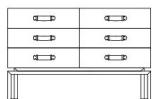

Trafalgar

Chest of drawers with metal base in bronzed finishing. Upper structure in multi-layer poplar covered with leather cat. B | L.03.02. Leather handles.

Brass base in bronze or chrome finishing. Upper structure with 6 drawers in multi-layer poplar covered in leather from the GF Home collection. Leather handles from the GF Home collection.

TRA.325.A

Chest of drawers

Standard features

L 130 D 50 H 85 cm

L 51.18 D 19.69 H 33.46 in

UPHOLSTERY

Fabrics

Cat. A