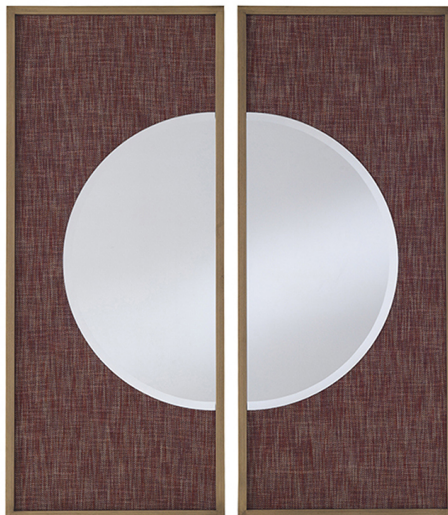

Connery_2

MIRRORS

Structure in multi-layer poplar. Upholstery in fabric cat. A | L.18.35. Frame in metal with bronzed finishing. Natural bevelled mirror.

MIRRORS

Structure in multi-layer poplar. Upholstery in fabric from GF Home Interiors collection. Frame in metal with bronzed finishing. Natural bevelled mirror.

CN2.523.B

Mirror

Standard features

L 100 D 4 H 120 cm

L 39.37 D 1.57 H 47.24 in

MIRRORS

UPHOLSTERY

Fabrics

Natural mirror