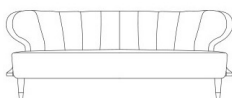

3-seater sofa with structure in beech wood and foam. Upholstery in fabric cat. B | L.18.50 and leather cat. B | L.09.01. Legs in bronzed brass finishing.

SOFAS

Structure in beech wood and foam. Upholstery in fabric and leather from GF Home Interiors collection. Legs in bronzed brass finishing.

DLP.211.A

2-seater sofa

Standard features

L 218 D 83 H 85 cm

L 85.83 D 32.68 H 33.46 in

DLP.211.B

3-seater sofa

Standard features