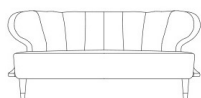

3-seater sofa with structure in beech wood and foam. Upholstery in fabric cat. B | L.18.50 and leather cat. B | L.09.01. Legs in bronzed brass finishing.

SOFAS

Structure in beech wood and foam. Upholstery in fabric and leather from GF Home Interiors collection. Legs in bronzed brass finishing.

DLP.211.A

2-seater sofa

Standard features

L 218 D 83 H 85 cm

L 85.83 D 32.68 H 33.46 in

DLP.211.B

3-seater sofa

Standard features