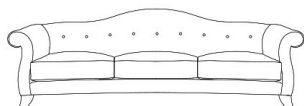

SOFAS

Structure in beech wood and foam. Upholstery in fabric from GF Home collection. Legs in black lacquered finishing.

HRM.211.B

3-seater sofa

Standard features

L 270 D 97 H 94 cm

L 106.3 D 38.19 H 37.01 in

Seat Height

56 cm

22.05 in

Sitting Depth

73 cm

28.74 in

Armrest Height

74 cm

29.13 in