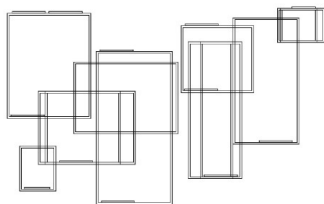

BOOKCASES

Structure in brass or iron. Shelves covered in leather from the GF Home collection. Bronzed finishing.

MTX.241.A

Bookcase

Standard features

L 335 D 51 H 205 cm

L 131.89 D 20.08 H 80.71 in