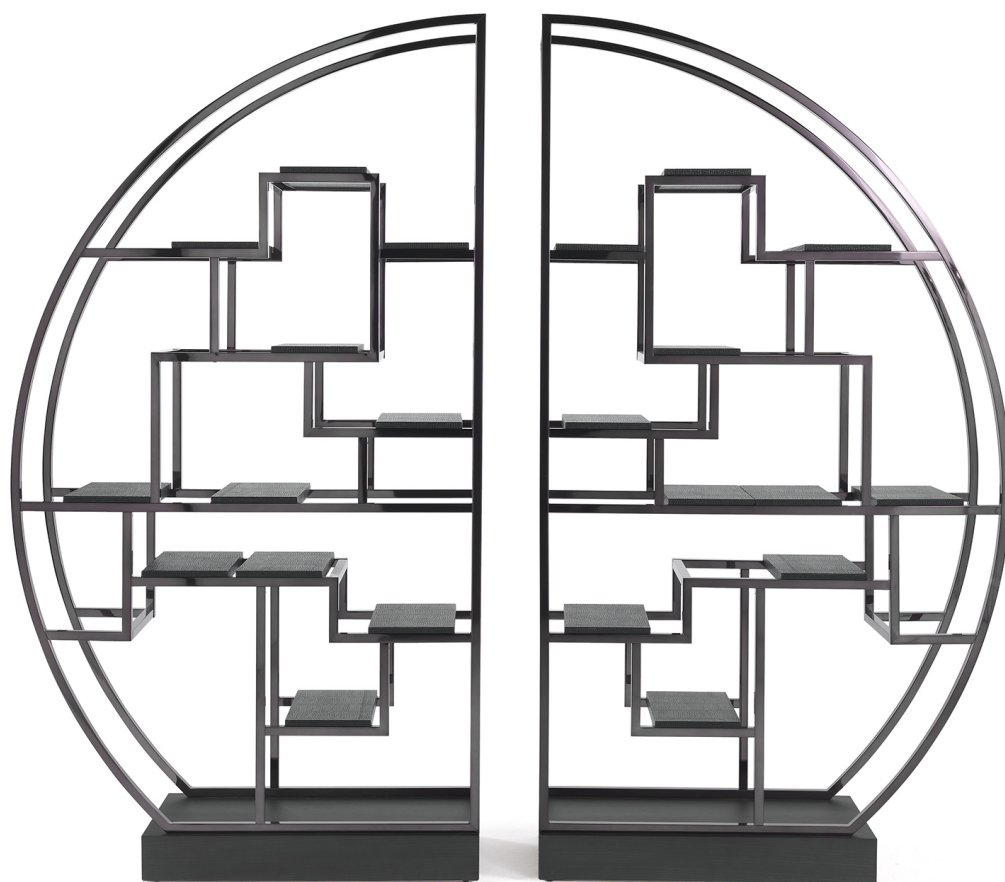

Psyco

BOOKCASES

A new chrome-plated London smoke grey for the Psyco bookcase, presented for the first time at the Salone del Mobile 2018. The original oriental inspiration that can be found in the round shape is thus enhanced by a metropolitan note giving life to a spectacular element of furniture with a contemporary and refined allure.

Structure in brass. Shelves covered in leather cat. B | L.06.01. Black chromed finishing. Base in black lacquered wood.

BOOKCASES

Set of 2 bookcase, structure in brass. Shelves covered in leather from the GF Home collection. Bronzed finishing or black chromed finishing. Base in black lacquered wood.

PSY.241.A

Libreria

Standard features

L 250 D 45 H 230 cm

L 98.43 D 17.72 H 90.55 in

BOOKCASES

UPHOLSTERY

Leathers