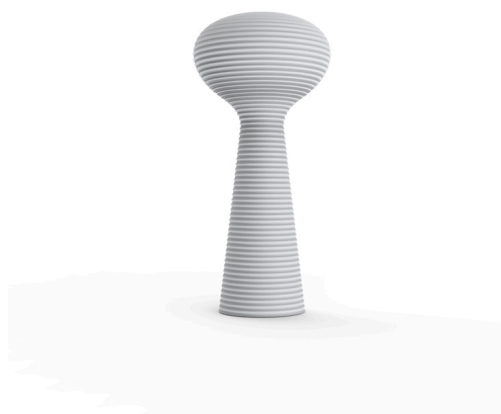

BLOOM LAMP

By Eugeni Quitllet

Eugeni Quitllet metaphorically captures the flowering stage found in nature. Intended for public spaces, the BLOOM LAMP- PLANTER's beauty establishes a relationship between sculptural form and technology, thanks to its LED feature. Inspiration transformed into poetry:
 BLOOM lights by night...
 BLOOM buds by day...
 BLOOM a mirage from the depths of the sea
 like a night flower facing the sunset...
 that opens, awakes a new being...

View online: <https://www.vondom.com/products/65018>

Features

Description

Made of polyethylene resin by rotational moulding. 100% Recyclable. Item suitable for indoor and outdoor use. Available in different finishes.

Weight

41.13 Kg

BLOOM Lámpara
BLOOM Lamp

LIGHTING

LIGHT

Ref. 65018W

White internally lit unit with LED technology. Available only in matte ice white finish.

ICE