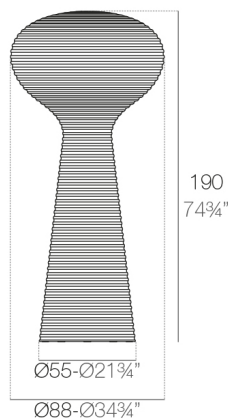

Weight

41.13 Kg

BLOOM Lámpara
BLOOM Lamp

LIGHTING

LIGHT

Ref. 65018W

White internally lit unit with LED technology. Available only in matte ice white finish.

ICE