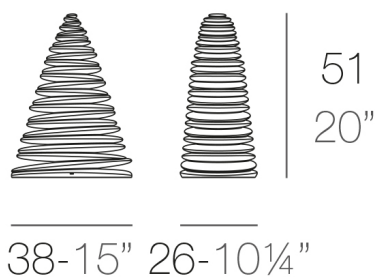

CHRISMY 0,5m

By Teresa Sapey

Inspired in natural, organic and elegant shapes that rise toward its peak in each of its silhouettes to-and-fro movement.

Its interior lighting creates a true enveloping atmosphere to be able to enjoy them in different spaces.

Made of polyethylene resin by rotational moulding. 100% Recyclable. Item suitable for indoor and outdoor use. Available in different finishes.

Weight

3.42 Kg

CHRISMY Árbol 50cm
CHRISMY Tree 19¾"

LIGHTING

LIGHT