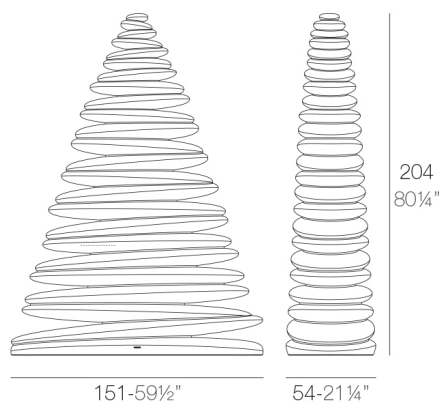

## CHRISMY 2m

By Teresa Sapey

Inspired in natural, organic and elegant shapes that rise toward its peak in each of its silhouettes to-and-fro movement.

Its interior lighting creates a true enveloping atmosphere to be able to enjoy them in different spaces.

#### Weight

61.05 Kg

CHRISMY Árbol 200cm  
CHRISMY Tree 78¾"