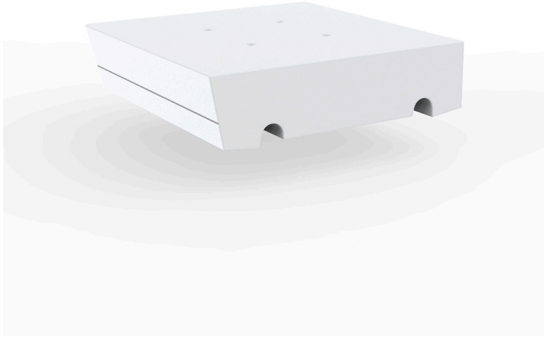

DELTA CORNER LAMP

By Jorge Pensi

Delta collection is made to fit in with exterior or interior contemporary spaces. The injected aluminum base and extracted aluminum column make it ideal for use in the open air, due to the weather-resistant properties of these materials. The folding top and the design of the base enables the tables to be lined up one against the other to save space when they are not in use. The goal of the DELTA chair was to create a timeless product that constantly seeks to strike a balance between realism and surrealism— matter and antimatter, abstraction and emotion. The goal was to maximize emotions while minimizing resources, questioning the common logic of something new.

View online: <https://www.vondom.com/products/76005>

Features

Description

Made of polyethylene resin by rotational moulding. 100% Recyclable. Item suitable for indoor and outdoor use. Available in different finishes.

Weight

11.7 Kg

LIGHTING

LIGHT

Ref. 76005W

White internally lit unit with LED technology. Available only in matte ice white finish.

ICE

RGBW LED