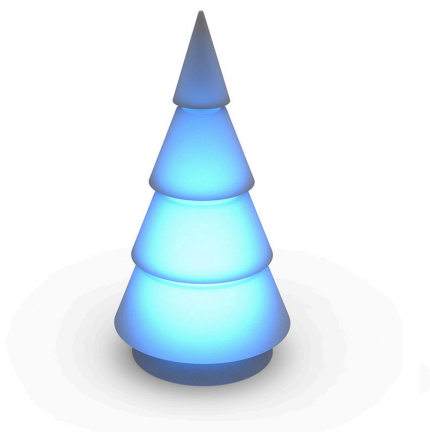

FOREST 1,5m

By Ramon Esteve

Ramón Esteve has designed for Vondom FOREST, a backlit piece shaped after a geometric abstraction of a Christmas tree.

Its clean, depurated lines make FOREST a sober, timeless complement. The interior lighting, with a RGB LED bulb system, creates a surrounding atmosphere due to the use of light and color, which can be adjusted according to the moment and the ambiance desired.

FOREST is the result of a severe formal synthesis. Its high-quality material makes this piece lightweight as well as resistant. It is perfect for both indoor and outdoor spaces.

A magic tree that invites you to be immersed in the pure, beauty nature, together with your beloved ones, into this "illuminated forest" for such a special occasion as Christmas. View online: <https://www.vondom.com/products/54249>