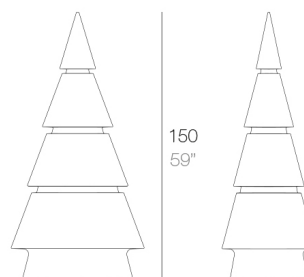

Features

Description

Made of polyethylene resin by rotational moulding. 100% Recyclable. Item suitable for indoor and outdoor use. Available in different finishes.

Weight

13.64 Kg

FOREST Árbol 150 cm - 59"
FOREST Tree 150 cm - 59"