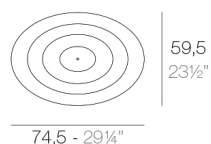

Features

Description

Made of polyethylene resin by rotational moulding. 100% Recyclable. Item suitable for indoor and outdoor use. Available in different finishes.

Weight

13.64 Kg

FOREST Árbol 150 cm - 59"
FOREST Tree 150 cm - 59"