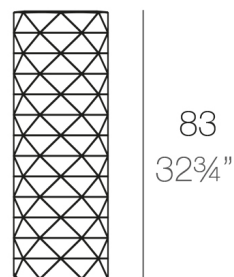

Weight

4.5 Kg

Ø30 - Ø1 1 3/4"

MARQUIS Lámpara Ø30x83
MARQUIS Lamp Ø1 1 3/4"x32 3/4"

LIGHTING

LIGHT

Ref. 47090W

White internally lit unit with LED technology. Available only in matte ice white finish.