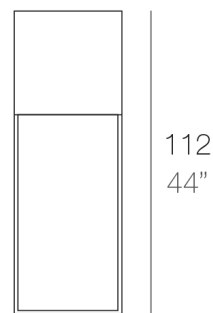

Weight

6.69 Kg

40x40
15¾" x 15¾"

VELA Lámpara Cubo 112
VELA Lamp Cube 112

LIGHTING

LIGHT

Ref. 54065W

White internally lit unit with LED technology. Available only in matte ice white finish.