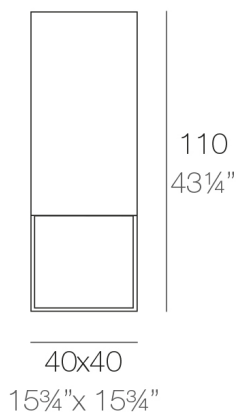

Weight

10.5 Kg

VELA Lámpara Cubo Alto 110
VELA Lamp High Cube 110

LIGHTING

LIGHT

Ref. 54067W

White internally lit unit with LED technology. Available only in matte ice white finish.

ICE