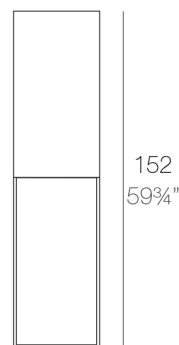

Weight

10.5 Kg

40x40
15³/₄"x 15³/₄"

VELA Lámpara Cubo Alto 152
VELA Lamp High Cube 152

LIGHTING

LIGHT

Ref. 54068W

White internally lit unit with LED technology. Available only in matte ice white finish.