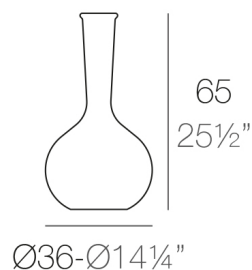

CHEMISTUBES FLASK Ø36×65

By Teresa Sapey

CHEMISTUBES, is based on “decontextualization”. A new object is produced through increasing the size (intervention in scale), using different materials to the original one (in this case, the ecological material of resin of polyethylene using the technique of rotational moulding), and changing the original use for which an object was first designed. What a laboratory container was before is now a decorative IN&OUT item. Besides offering finishes in a great variety of matte or lacquered colours, it also offers you the option of added lighting, which gives this collection a more interesting touch, creating a surprising, harmonious environment that has great elegance for any interior & exterior space.

Weight

3.19 Kg

FLASK Maceta 65 C = 5 L
FLASK Planter 65 C = 1 ½ gal

FINISHES

LACQUERED

Ref. 49036F

Lacquered Polyethylene

<input type="checkbox"/>	WHITE
<input type="checkbox"/>	BLACK
<input type="checkbox"/>	BRONZE
<input type="checkbox"/>	STEEL
<input type="checkbox"/>	ANTHRACITE
<input type="checkbox"/>	CHAMPANY
<input type="checkbox"/>	RED
<input type="checkbox"/>	PISTACHIO
<input type="checkbox"/>	ORANGE
<input type="checkbox"/>	KHAKI
<input type="checkbox"/>	NAVY
<input type="checkbox"/>	TAUPE
<input type="checkbox"/>	PLUM
<input type="checkbox"/>	ECRU