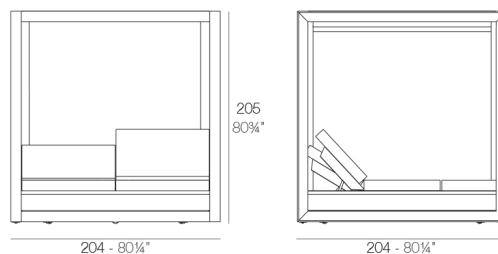

Weight

94.91 Kg

VELA Pérgola con estor (daybed no incluido)
VELA Canopy with blind (daybed not included)

FINISHES

LACQUERED

Ref. 54115F

Lacquered aluminium profile.

- WHITE
- SILVER