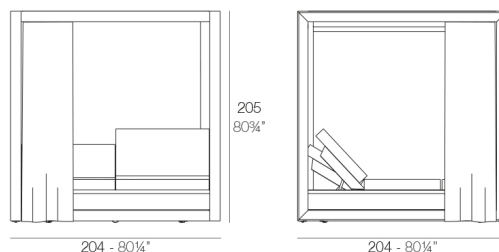

Weight

80.43 Kg

VELA Pérgola con cortinas (daybed no incluido)
VELA Canopy with curtain (daybed not included)

Combinations

1 x 54183F Pérgola Canopy
1 x 54180 Daybed 2 cabezales recilnables
Daybed 2 reclining backrest