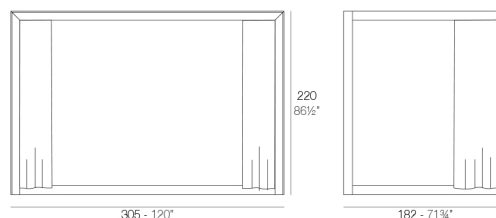

View online: <https://www.vondom.com/products/54130>

Features

Description

Canopy system made of thermo-lacquered aluminium profiles. Roller manufactures in plastic canvas (Sunvision).

Weight

60.84 Kg

VELA Censador S
VELA S Pavilion

FINISHES

LACQUERED

Ref. 54130F

Lacquered aluminium profile.

- WHITE
- SILVER