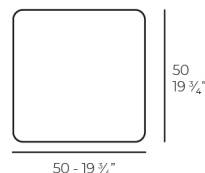

View online: <https://www.vondom.com/products/67005>

Features

Description

1.99 Kg

Includes

GLAD Soft and cozy fabric suitable for indoor and outdoor use.

SUAVE Cojin Grande
SUAVE Big Pillow

Finishes