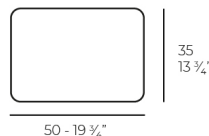

View online: <https://www.vondom.com/products/67004>

Features

Description

1.47 Kg

Includes

GLAD Soft and cozy fabric suitable for indoor and outdoor use.

SUAVE Cojín Pequeño
SUAVE Little Pillow

Finishes