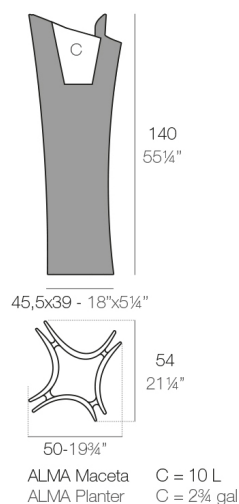

Weight

17.87 Kg

FINISHES

SELF-WATERING

Ref. 53013R

Self-watering system included in all planters except those with basic finish

ICE
WHITE
BLACK
BRONZE
STEEL
ANTHRACITE
RED
PISTACHIO
ORANGE
KHAKI
NAVY
TAUPE
PLUM
ECRU