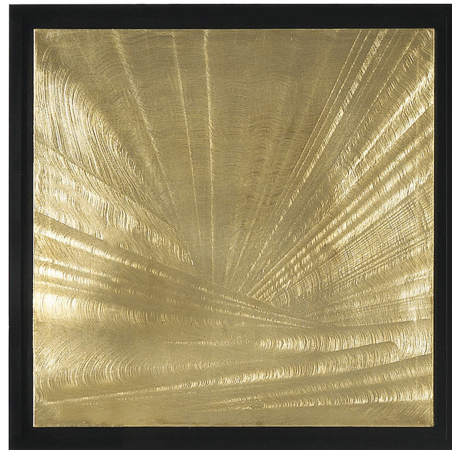

GOLDRAY

COMPLEMENTS

Oil painting. Decoration in gold leaf.

L 103 H 103 cm

Pictures of products have an indicative value. The dimensions included in the technical description are approximate and subject to change (with a tolerance of +/- 2%). The company preserves the right to change the technical features of the products shown in this item without notice as a result of technical updates.
Copyright © JUMBO GROUP 2021.
All rights reserved