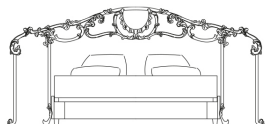

MADELEINE

BEDS

Bed with structure in hand-chiseled and lost-wax casted brass. Headboard covered in silver plate.

Wooden slat for mattress: 180 x 200 cm / 200 x 200 cm.

L 300 D 211 H 140 cm

Pictures of products have an indicative value. The dimensions included in the technical description are approximate and subject to change (with a tolerance of +/- 2%). The company preserves the right to change the technical features of the products shown in this item without notice as a result of technical updates.
Copyright © JUMBO GROUP 2021.
All rights reserved