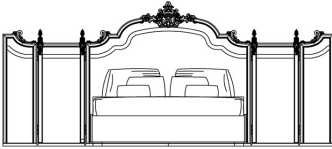

## BEDS

Bed with headboard in hand-carved beechwood with gold finishing.  
Optional lateral swiveling screens.  
Upholstery in fabric with black velvet band.

L 419 D 212 H 190 cm

L 439 D 212 H 190 cm

L 218 D 212 H 190 cm

L 238 D 212 H 190 cm

Pictures of products have an indicative value. The dimensions included in the technical description are approximate and subject to change (with a tolerance of +/- 2%). The company preserves the right to change the technical features of the products shown in this item without notice as a result of technical updates.  
Copyright © JUMBO GROUP 2021.  
All rights reserved