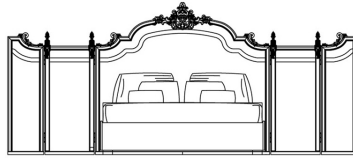

## BEDS

Bed with headboard in hand-carved beechwood with gold finishing.  
Optional lateral swiveling screens.  
Upholstery in fabric with black velvet band.

L 419 D 212 H 190 cm

L 439 D 212 H 190 cm

L 218 D 212 H 190 cm

L 238 D 212 H 190 cm

Pictures of products have an indicative value. The dimensions included in the technical description are approximate and subject to change (with a tolerance of +/- 2%). The company preserves the right to change the technical features of the products shown in this item without notice as a result of technical updates.  
Copyright © JUMBO GROUP 2021.  
All rights reserved