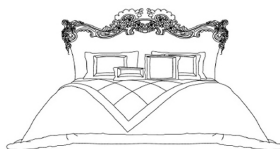

# PLEASURE

---

## BEDS

Bed with headboard in hand-carved beechwood with antique gold finishing. Upholstery in fabric.

L 245 D 217 H 173 cm

L 265 D 217 H 173 cm

Pictures of products have an indicative value. The dimensions included in the technical description are approximate and subject to change (with a tolerance of +/- 2%). The company preserves the right to change the technical features of the products shown in this item without notice as a result of technical updates.  
Copyright © JUMBO GROUP 2021.  
All rights reserved