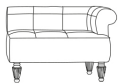

## POUF / STOOLS / BENCHES

Bench with structure in beechwood.  
Padding in foam. Upholstery in fabric.  
Legs in wood with patinated antique  
gold finishing.

**Left unit**  
L 100 D 70 H 60 cm

**Right unit**  
L 100 D 70 H 60 cm

Pictures of products have an indicative value. The dimensions included in the technical description are approximate and subject to change (with a tolerance of +/- 2%). The company preserves the right to change the technical features of the products shown in this item without notice as a result of technical updates.  
Copyright © JUMBO GROUP 2021.  
All rights reserved