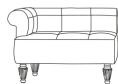

## POUF / STOOLS / BENCHES

Bench with structure in beechwood.  
Padding in foam. Upholstery in fabric.  
Legs in wood with patinated antique  
gold finishing.

**Left unit**  
L 100 D 70 H 60 cm

**Right unit**  
L 100 D 70 H 60 cm

Pictures of products have an indicative value. The dimensions included in the technical description are approximate and subject to change (with a tolerance of +/- 2%). The company preserves the right to change the technical features of the products shown in this item without notice as a result of technical updates.  
Copyright © JUMBO GROUP 2021.  
All rights reserved