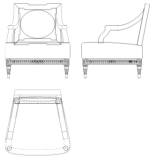

# SATIN

---

## THE FRENCH APARTMENT

Armchair with structure in hand-carved wood with gold leaf finishing. Seat and backrest padded in foam and upholstered in fabric.

L 78 D 79 H 90 cm

Pictures of products have an indicative value. The dimensions included in the technical description are approximate and subject to change (with a tolerance of +/- 2%). The company preserves the right to change the technical features of the products shown in this item without notice as a result of technical updates.  
Copyright © JUMBO GROUP 2021.  
All rights reserved