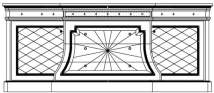

ETOILE

SIDEBOARDS

Sideboard with structure in multilayer walnut, with natural maple inserts and brass inlays. Details with patinated antique gold finishing. Top in white Namibia Rhino marble.

L 248 D 56 H 102 cm

Pictures of products have an indicative value. The dimensions included in the technical description are approximate and subject to change (with a tolerance of +/- 2%). The company preserves the right to change the technical features of the products shown in this item without notice as a result of technical updates.
Copyright © JUMBO GROUP 2021.
All rights reserved