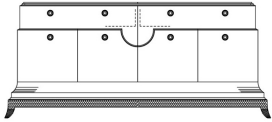

PLEASURE

SIDEBOARDS

Sideboard with structure in multilayer
erable bird's eye maple with glossy
finishing. Details with antique gold
finishing. Top in white Namibia Rhino
marble.

L 220 D 60 H 96 cm

Pictures of products have an indicative value. The dimensions included in the technical description are approximate and subject to change (with a tolerance of +/- 2%). The company preserves the right to change the technical features of the products shown in this item without notice as a result of technical updates.
Copyright © JUMBO GROUP 2021.
All rights reserved