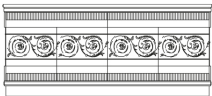

PORTLAND

SIDEBOARDS

Sideboard with structure in multilayer wood panels and shaped elements in solid wood. Decorations in style of Wedgwood ceramic. White and grey lacquered finishing with biscuit porcelain effect and matte and shiny gold leaf. Top in lightened white marble.

L 202 D 54 H 90 cm

Pictures of products have an indicative value. The dimensions included in the technical description are approximate and subject to change (with a tolerance of +/- 2%). The company preserves the right to change the technical features of the products shown in this item without notice as a result of technical updates.
Copyright © JUMBO GROUP 2021.
All rights reserved