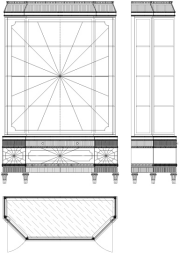

## THE FRENCH APARTMENT

Showcase with base in maple with carved frames and gold leaf finishing. Back and drawer in wood veneered in ray-of-sunshine frisé maple with brass insert. Brass structure with fixed central part and two side glass doors. Crystal shelves and upper led light.

L 138 D 54 H 220 cm

Pictures of products have an indicative value. The dimensions included in the technical description are approximate and subject to change (with a tolerance of +/- 2%). The company preserves the right to change the technical features of the products shown in this item without notice as a result of technical updates.  
Copyright © JUMBO GROUP 2021.  
All rights reserved