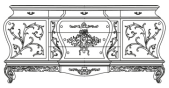

SCARLETT

SIDEBOARDS

Sideboard with structure in multilayer lacquered wood with French gold and ivory finishing. Drawers and doors with gypsum hand-made decorations.

Available also with light oak and gold finishing and drawers and doors with gold decorations.

L 230 D 54 H 113 cm

Pictures of products have an indicative value. The dimensions included in the technical description are approximate and subject to change (with a tolerance of +/- 2%). The company preserves the right to change the technical features of the products shown in this item without notice as a result of technical updates.
Copyright © JUMBO GROUP 2021.
All rights reserved