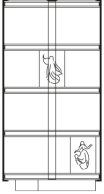

SHINTO

BOOKCASES

Bookcase with structure in maple with brass elements. LIT glasses with engraved decorative elements. Sculptural base in casted brass with antique bronze finishing.

L 108 D 40 H 210 cm

Pictures of products have an indicative value. The dimensions included in the technical description are approximate and subject to change (with a tolerance of +/- 2%). The company preserves the right to change the technical features of the products shown in this item without notice as a result of technical updates.
Copyright © JUMBO GROUP 2021.
All rights reserved