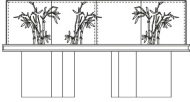

SHINTO

SIDEBOARDS

Sideboard with structure in wood, covered in Cloudy onyx. Sculptural base in lost-wax casted brass with antique bronze finishing.

L 187 D 48 H 99 cm

Pictures of products have an indicative value. The dimensions included in the technical description are approximate and subject to change (with a tolerance of +/- 2%). The company preserves the right to change the technical features of the products shown in this item without notice as a result of technical updates.
Copyright © JUMBO GROUP 2021.
All rights reserved