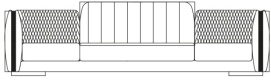

ARKÈ

SOFAS

3-seater sofa with structure in solid poplar wood. Padding in foam. Upholstery in fabric. Internal armrests and external backrest upholstered in velvet with quilting. Details in lost-wax casted brass. Feet with glossy gold finishing.

L 320 D 121 H 82 cm

Pictures of products have an indicative value. The dimensions included in the technical description are approximate and subject to change (with a tolerance of +/- 2%). The company preserves the right to change the technical features of the products shown in this item without notice as a result of technical updates.
Copyright © JUMBO GROUP 2021.
All rights reserved