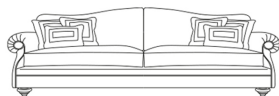

BELUGA

SOFAS

Sofa with structure in beechwood.
Padding in foam. Upholstery in fabric.
Legs in hand-carved wood with
patinated antique gold finishing.

N° 2 pillows 50x30 cm, n° 4 pillows
50x50 cm included.

3-seater sofa
L 297 D 115 H 90 cm

2-seater sofa
L 250 D 115 H 90 cm

Pictures of products have an indicative value. The dimensions included in the technical description are approximate and subject to change (with a tolerance of +/- 2%). The company preserves the right to change the technical features of the products shown in this item without notice as a result of technical updates.
Copyright © JUMBO GROUP 2021.
All rights reserved