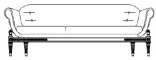

ENIGMA

SOFAS

Sofa with structure in hand-carved beechwood with patinated antique gold finishing. Padding in foam. Upholstery in fabric.

N° 3 pillows 50x30 cm included for 3-seaters sofa. N° 2 pillows 50x30 cm included for 2-seater sofa.

3-seater sofa
L 215 D 88 H 77 cm

2-seater sofa
L 175 D 88 H 77 cm

Pictures of products have an indicative value. The dimensions included in the technical description are approximate and subject to change (with a tolerance of +/- 2%). The company preserves the right to change the technical features of the products shown in this item without notice as a result of technical updates.
Copyright © JUMBO GROUP 2021.
All rights reserved