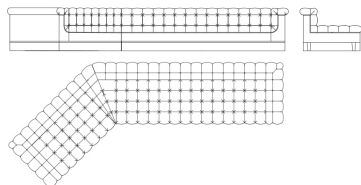

## THE FRENCH APARTMENT

Sofa with structure in wood. Padding in foam. Seat, back and arms fully upholstered in powder color velvet with capitonné. Fringe in fabric.

N° 6 pillows 50x50 cm, n°3 pillows 50x30, n°1 pillow 50x30 with logo  
Jumbo Collection included.

L 342 + 209 D 110 H 75 cm

Pictures of products have an indicative value. The dimensions included in the technical description are approximate and subject to change (with a tolerance of +/- 2%). The company preserves the right to change the technical features of the products shown in this item without notice as a result of technical updates.  
Copyright © JUMBO GROUP 2021.  
All rights reserved