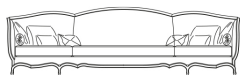

GRANDCAMÉE

SOFAS

3-seater sofa with structure in solid beechwood with patinated antique gold finishing. Padding in foam. Upholstery in fabric with embroidery in relief.

L 320 D 95 H 96 cm

Pictures of products have an indicative value. The dimensions included in the technical description are approximate and subject to change (with a tolerance of +/- 2%). The company preserves the right to change the technical features of the products shown in this item without notice as a result of technical updates.
Copyright © JUMBO GROUP 2021.
All rights reserved