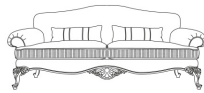

LA GRANDE DAME

SOFAS

Sofa with structure in hand-carved beechwood with patinated white finishing. Padding in foam. Upholstery in fabric.

N° 2 pillows 30x90 cm included.

3-seater sofa

L 275 D 101 H 96 cm

2-seater sofa

L 235 D 101 H 96 cm

Pictures of products have an indicative value. The dimensions included in the technical description are approximate and subject to change (with a tolerance of +/- 2%). The company preserves the right to change the technical features of the products shown in this item without notice as a result of technical updates.
Copyright © JUMBO GROUP 2021.
All rights reserved