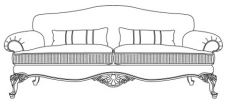

LA GRANDE DAME

SOFAS

Sofa with structure in hand-carved beechwood with patinated white finishing. Padding in foam. Upholstery in fabric.

N° 2 pillows 30x90 cm included.

3-seater sofa

L 275 D 101 H 96 cm

2-seater sofa

L 235 D 101 H 96 cm

Pictures of products have an indicative value. The dimensions included in the technical description are approximate and subject to change (with a tolerance of +/- 2%). The company preserves the right to change the technical features of the products shown in this item without notice as a result of technical updates.
Copyright © JUMBO GROUP 2021.
All rights reserved